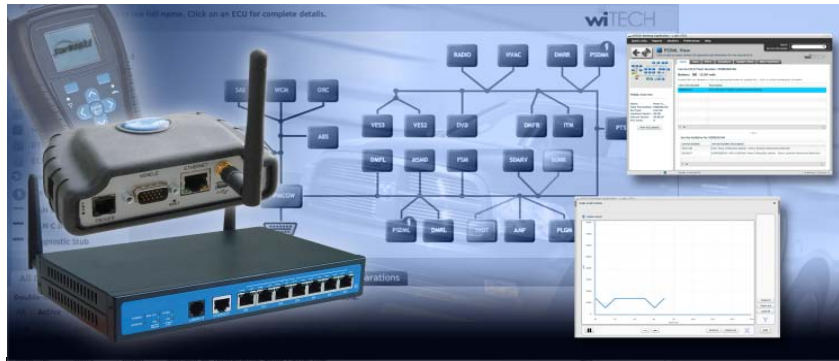

Diagnostic Tool to Vehicle Reference Charts

wiPOD, StarMOBILE, & StarSCAN Supported Vehicles

***NOTE: StarSCAN does not support 2010 model year vehicles and newer. StarSCAN will continue to be used to support Bluetooth (HFM) flash on 2010 and newer model year vehicles.

Year	Body	Name	Year	Body	Name
2012	FF	Fiat 500 - SC	2008	ZB	Viper
2011	DS	Ram	2008	ZH	Crossfire (NAFTA) StarSCAN and StarMOBILE only
2011	JC	Journey - SC			
2011	JK	Wrangler	2007	CS	Pacifica
2011	JS	200, Avenger	2007	DR	RAM
2011	KA	Nitro	2007	HB	Durango
2011	KK	Liberty	2007	HG	Aspen
2011	LC	Challenger	2007	JK	Wrangler
2011	LD	Charger - SC	2007	JS	Sebring
2011	LX	300 - SC	2007	KA	Nitro
2011	MK	Compass, Patriot	2007	KJ	Liberty
2011	ND	Dakota	2007	LX	300, Charger, Magnum
2011	PM	Caliber			
2011	RT	Caravan, Town and Country	2007	MK	Compass, Patriot
2011	WD	Durango	2007	ND	Dakota
2011	WK	Grand Cherokee	2007	PM	Caliber
2010	ALL	ALL	2007	PT	PT Cruiser
2009	ALL	ALL	2007	WK	Grand Cherokee
2008	CS	Pacifica	2007	XK	Commander
2008	DR	RAM	2007	VB	Sprinter
2008	HB	Durango	2007	ZH	Crossfire (NAFTA) StarSCAN and StarMOBILE only
2008	HG	Aspen			
2008	JK	Wrangler	2006	DR	RAM
2008	JS	Avenger, Sebring Convertible/Sedan	2006	HB	Durango
2008	KA	Nitro	2006	KJ	Liberty
2008	KK	Liberty	2006	LX	300, Charger, Magnum
2008	LX	300, Charger, Magnum			
2008	MK	Compass, Patriot	2006	ND	Dakota
2008	ND	Dakota	2006	PT	PT Cruiser
2008	PM	Caliber	2006	WK	Grand Cherokee
2008	PT	PT Cruiser	2006	XK	Commander
2008	RT	Caravan, Town & Country	2005	HB	Durango
			2005	LX	300, Magnum
2008	VB	Sprinter	2005	ND	Dakota
2008	WK	Grand Cherokee	2005	WK	Grand Cherokee
2008	XK	Commander	2004	HB	Durango

NOTE: Both the StarMOBILE device and wiPOD can be used in conjunction with the wiTECH diagnostic application.

***NOTE: StarMOBILE should be in Passthrough mode to be used as a scan

NOTE: **SC** denotes Smart Cable required